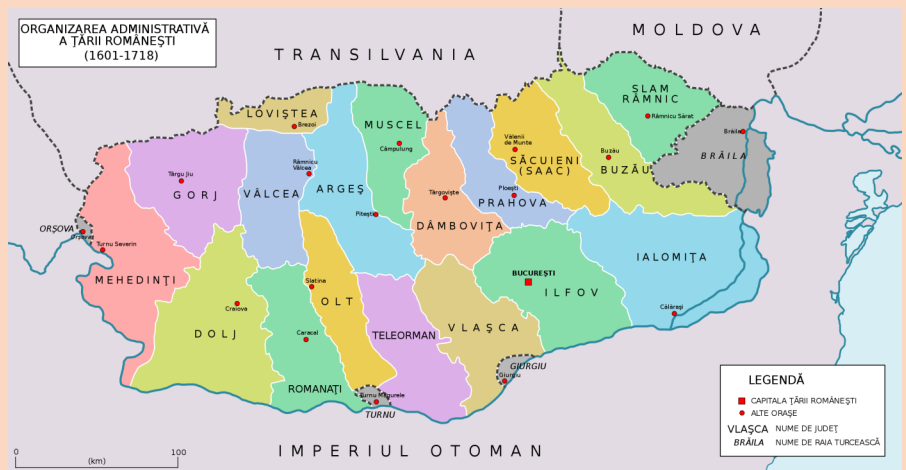

Wallachian Open Air Museum, Rožnov pod Radhoštěm, Czech Republic

Sponsored by
Czechoslovak Genealogical Society International
& Romanian Genealogy Society

With assistance from the
Heritage Organization of Romanian Americans